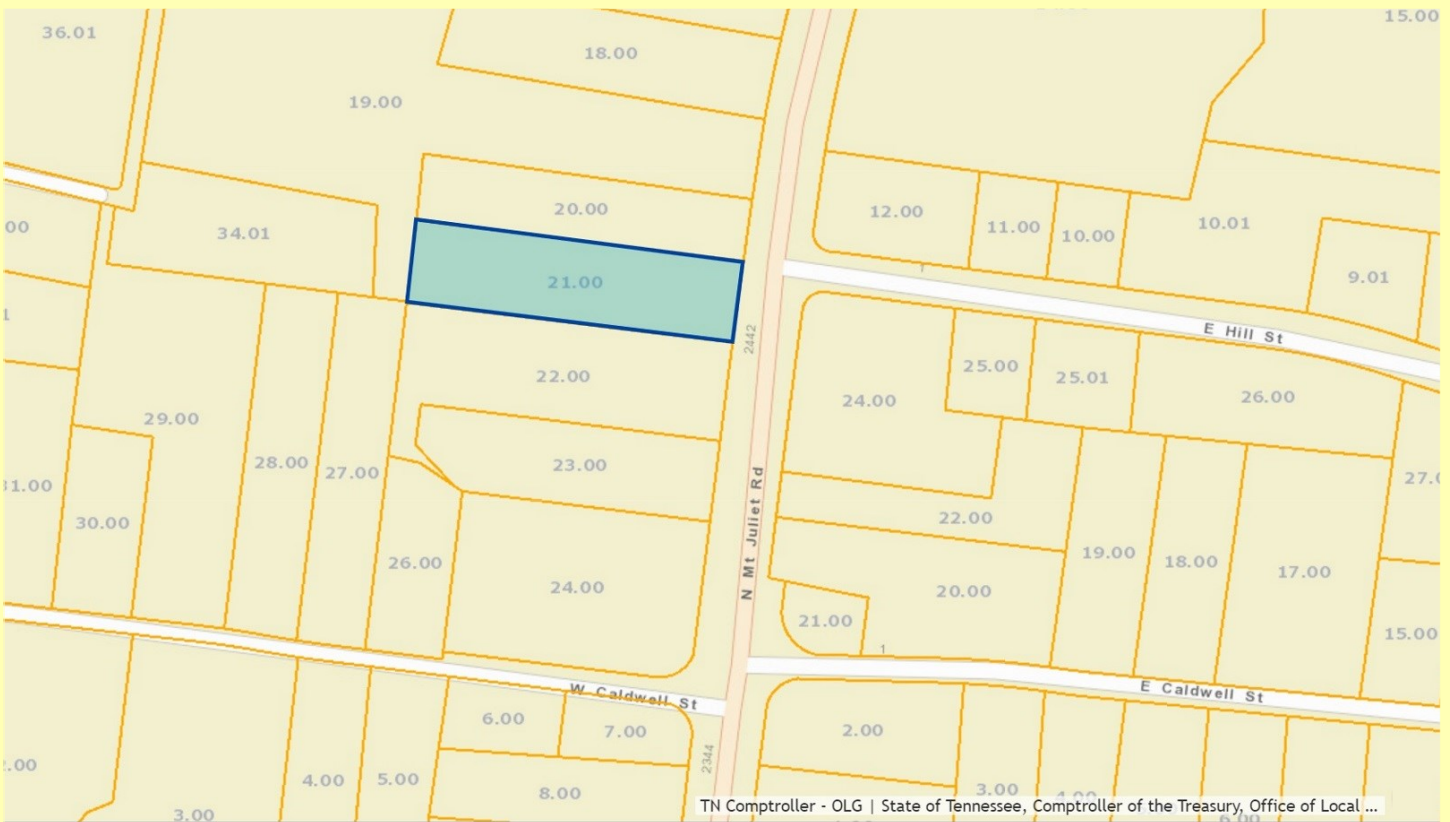

TAX MAPS

2442 NORTH MT. JULIET RD | MT. JULIET, TN 37122

TN Comptroller - OLG | State of Tennessee, Comptroller of the Treasury, Office of Local ...