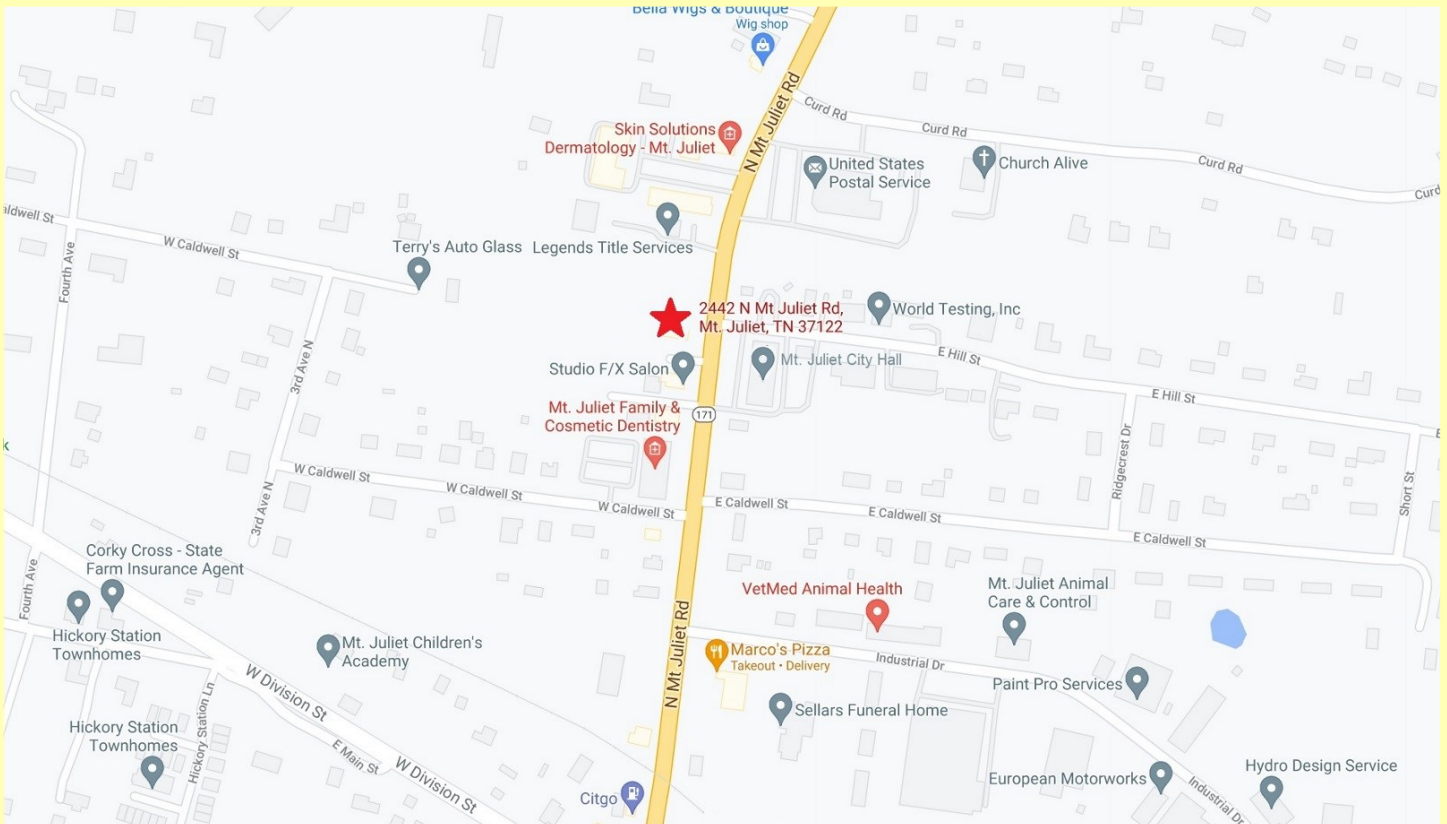

STREET MAPS

2442 NORTH MT. JULIET RD | MT. JULIET, TN 37122