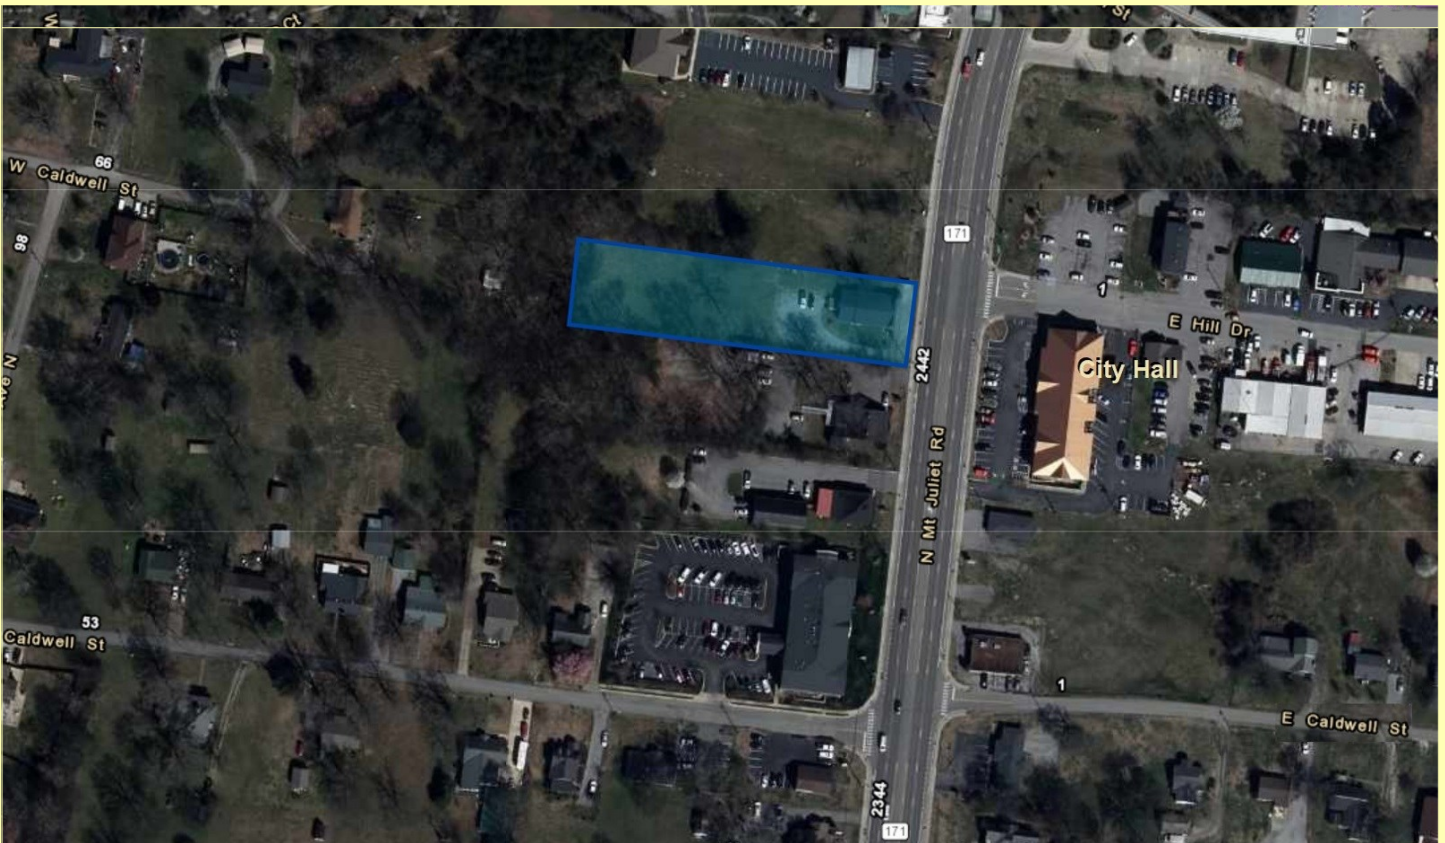

AERIAL MAPS
2442 NORTH MT. JULIET RD | MT. JULIET, TN 37122