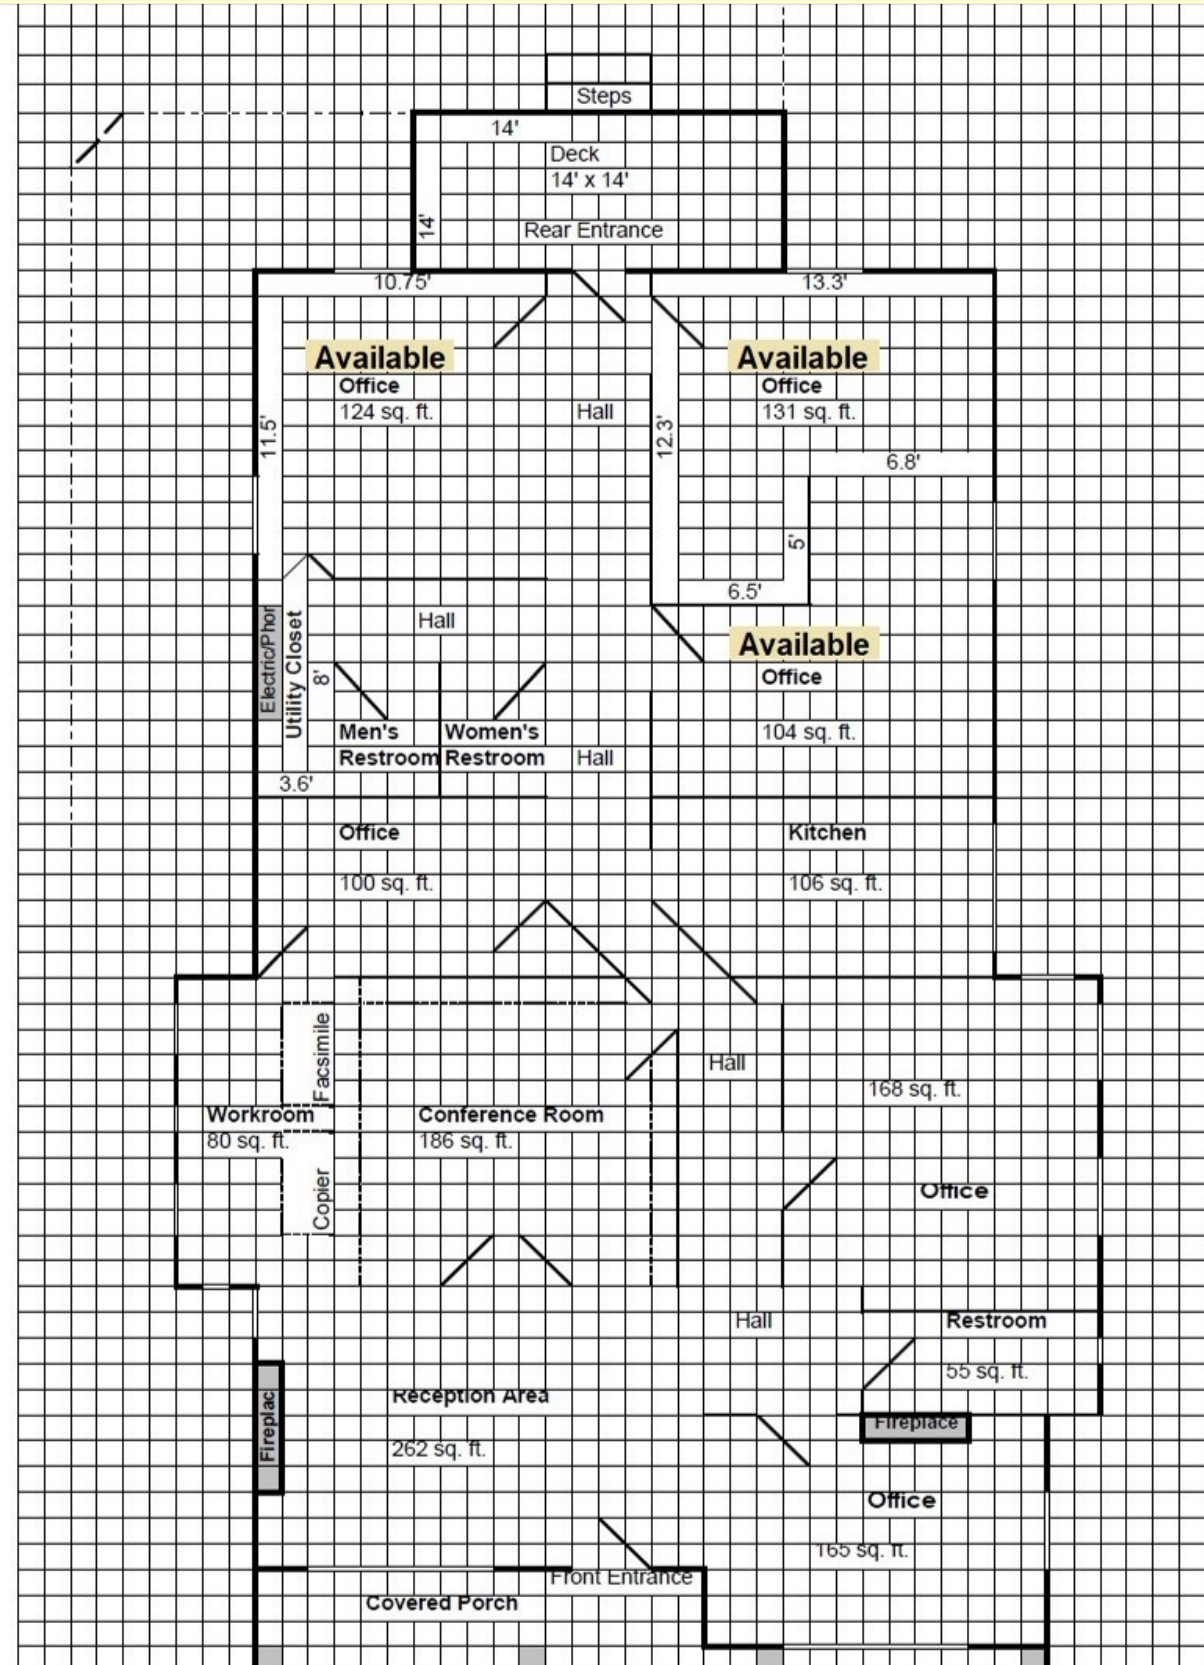

FOR LEASE 2-3 PRIVATE OFFICES IN MT. JULIET

2442 North Mt. Juliet Rd | Mt. Juliet, TN 37122

PROPERTY HIGHLIGHTS:

- Up to 3 professional, private offices with shared amenities:
 - 131 sq ft
 - 124 sq ft
 - 104 sq ft
- Reception area, 3 restrooms, kitchen, conference room
- Front and rear entrances
- Security System, Wi-Fi, parking for up to 18 vehicles
- 2.4 miles from I-40, exit 226B
- Across from City Hall, near Amazon, Providence Marketplace
- Wilson County tax map parcel # 072H 021.00

DIRECTIONS FROM NASHVILLE:

I-40 Eastbound to Exit 226B. Head north on Mt. Juliet Road for 2.4 miles Property is on left.

[Google Map Link](#)

©2021 Anderson Commercial Brokerage

FLOOR PLAN

2442 NORTH MT. JULIET RD | MOUNT JULIET, TN 37122

RECEPTION AREA

CONFERENCE ROOM

PROPERTY PHOTO - COMMON AREAS
2442 NORTH MT. JULIET RD | MT. JULIET, TN 37122

KITCHEN-BREAK ROOM

OUTDOOR BREAK AREA

STREET MAPS

2442 NORTH MT. JULIET RD | MT. JULIET, TN 37122

TRAFFIC COUNTS

2442 NORTH MT. JULIET RD | MT. JULIET, TN 37122

Traffic Counts

014	23,185	N. Mt. Juliet Rd at Creekwood Drive	2020
048	27,355	Lebanon Pike West of Matterhorn @ Davidson Co line	2020
050	50,289	Old Hickory Blvd at Dodson Chapel (Davidson)	2021
089	29,589	N Mt Juliet Rd at Clearview Drive	2020
108	19,264	Lebanon Road Park at Glen Drive	2020
109	26,146	Lebanon Road Between Sunset Drive and Morningside Drive	2020
151	24,584	Lebanon Road East of Matterhorn @Wilson Co Line	2020
198	92,222	I-40 Eastbound Wilson Co Line/S New Hope Road (Davidson)	2020
430	29,993	5005 Old Hickory Blvd	2021
440	26,942	Lebanon Road East of Old Hickory Blvd	2021