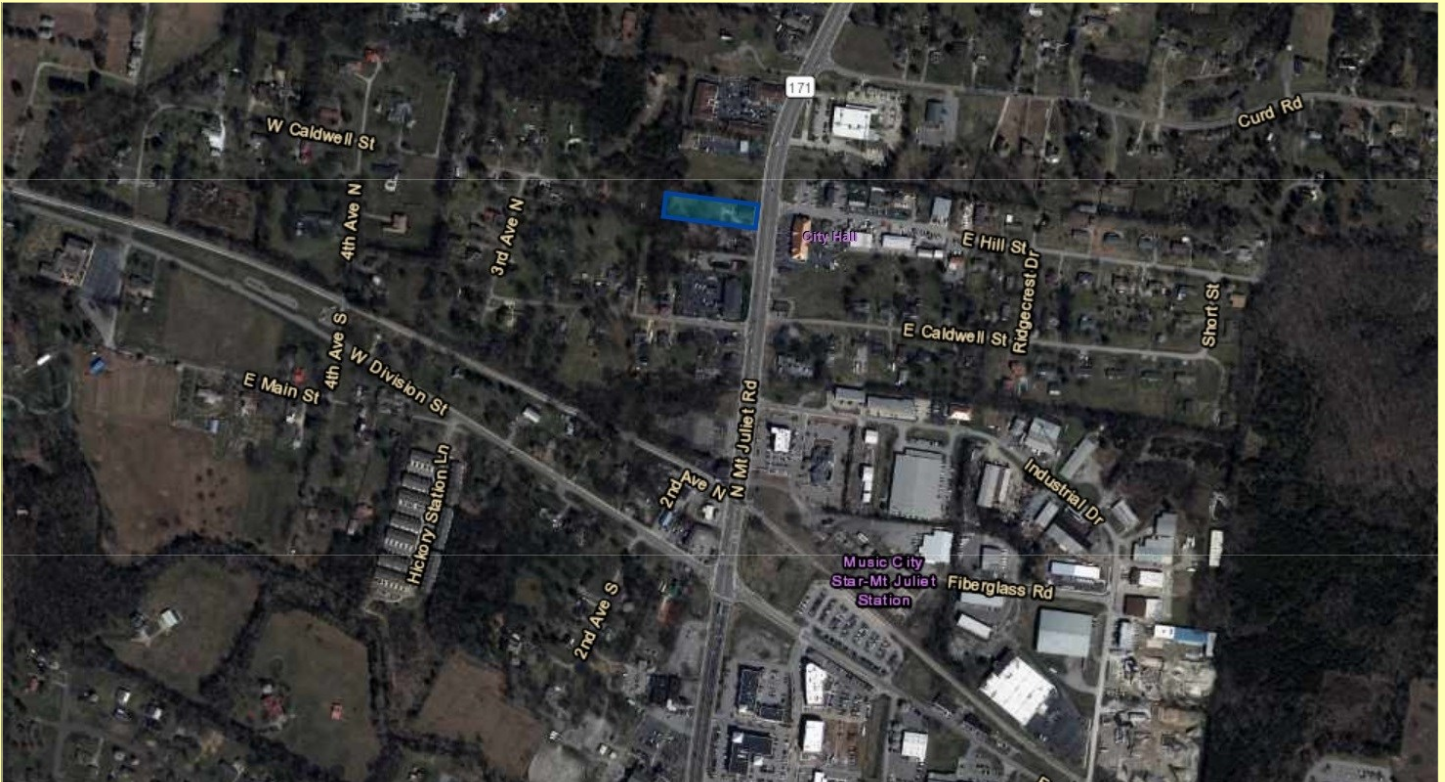

AERIAL MAPS
2442 NORTH MT. JULIET RD | MT. JULIET, TN 37122