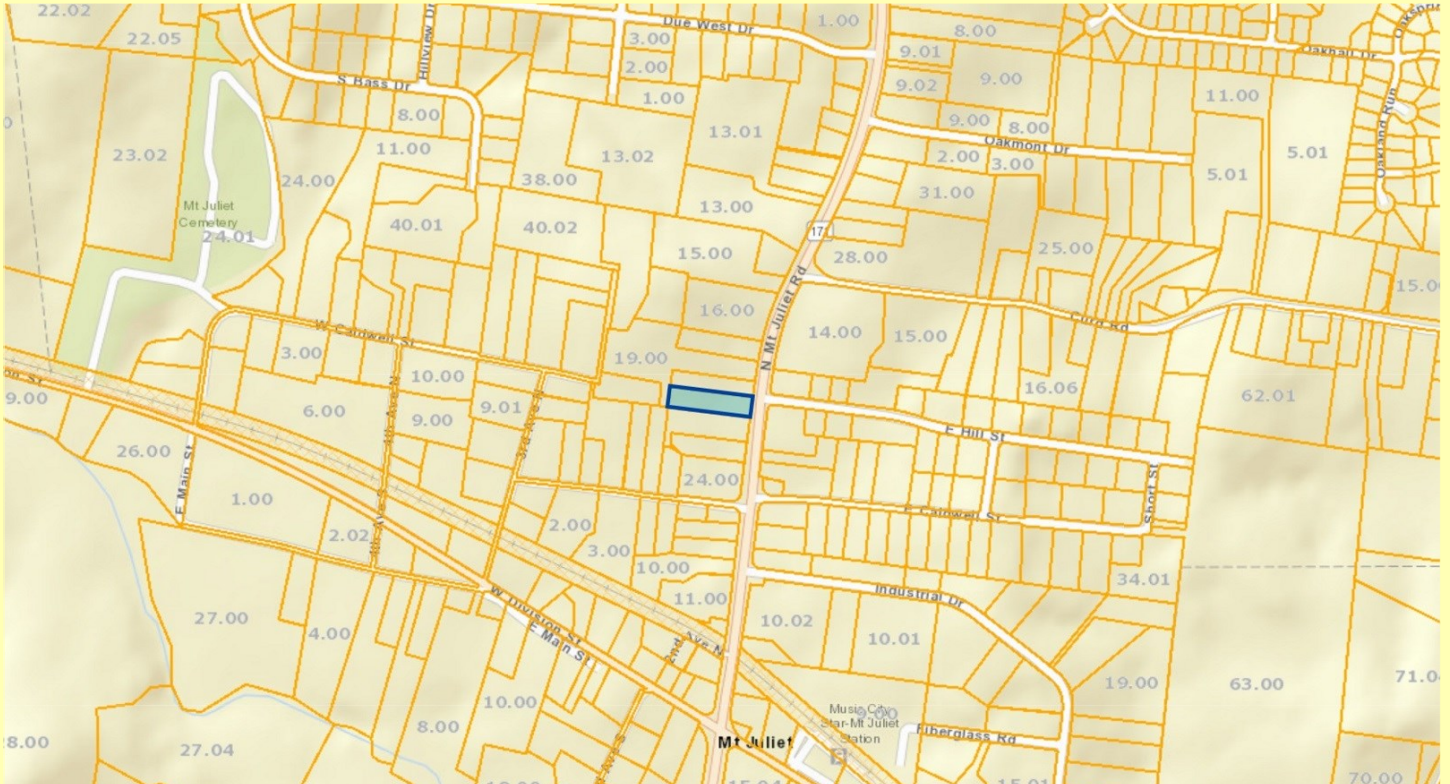

TAX MAPS

2442 NORTH MT. JULIET RD | MT. JULIET, TN 37122

TN Comptroller - OLG | State of Tennessee, Comptroller of the Treasury, Office of Local ...